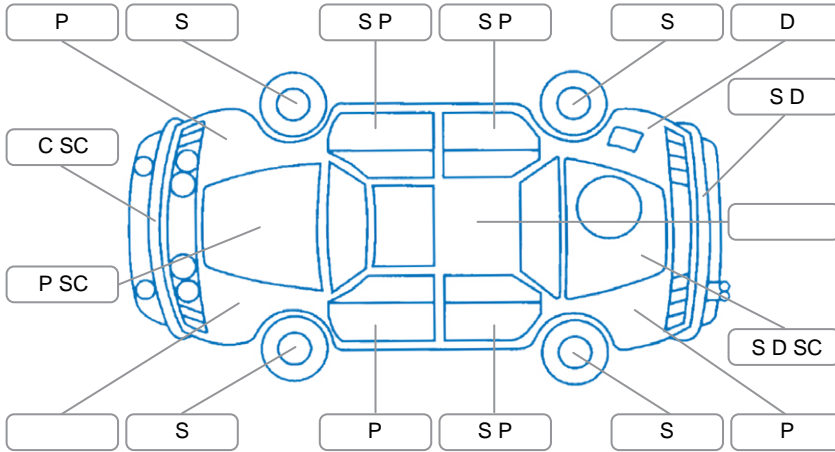

Report ID:	28,267,541	Version:	2
Created:	20 Jun 2026		

Make:	Toyota	Model:	Hilux
Body Style:	Utility	Year:	2011
Rego No.:	FZT761	Rego Expiry:	27 Jul 2026
WoF Expiry:	28 Oct 2026	Odometer:	264,394 Kms
Good No.:	28267541	VIN:	MR0EZ12G704011423
Next Service:	269,000kms	Service History:	No

**Key**

S = Scratch    R = Rust    C = Crack    \* = Decals    W = Significant scuffs  
 D = Dent    PT = Paint defect    P = Pin dent    SC = Stone Chips

Note: some defects and blemishes may not be displayed in the diagram

**Body Inspection Comments**

Left sill dented.  
 Minor crack in left taillight.

Conditions During Body Inspection    Dry

**Under Carriage and Under Bonnet Inspection Comments**

**Interior Comments**

Seats:	Poor
Carpets:	Good
Panels:	Good
Dashboard:	glue on dash. average.