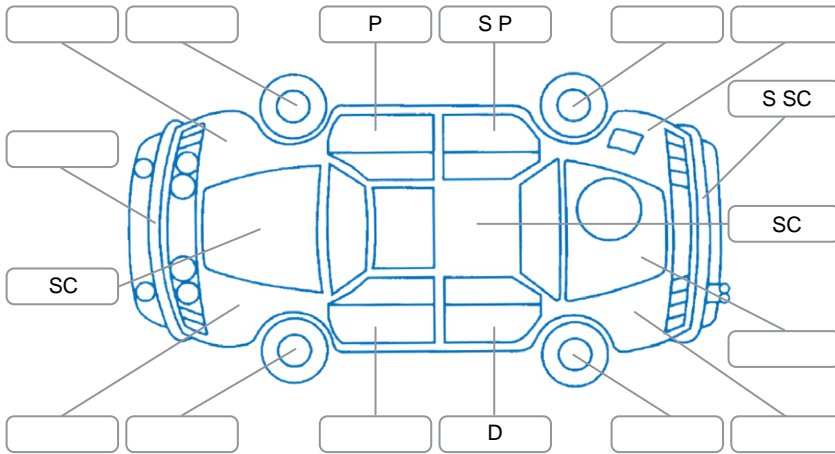

Key
 S = Scratch R = Rust C = Crack * = Decals W = Significant scuffs
 D = Dent PT = Paint defect P = Pin dent SC = Stone Chips

Note: some defects and blemishes may not be displayed in the diagram

Body Inspection Comments

Front right and left rear tyres wearing on outer edges

Conditions During Body Inspection

Dry

Under Carriage and Under Bonnet Inspection Comments

4WD
 Transmission oil weep and seepage

Interior Comments

Seats:	Stains. Slight wear on drivers seat
Carpets:	Good
Panels:	Average
Dashboard:	Average