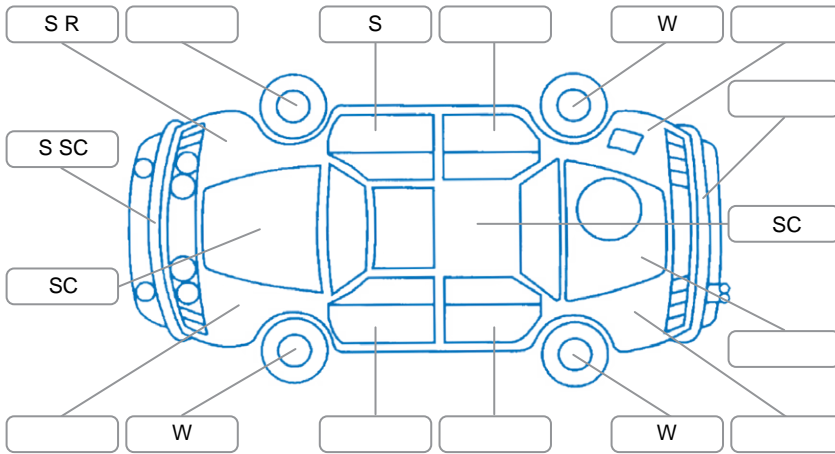

Report ID:	28,267,375	Version:	1
Created:	20 Jun 2026		

Make:	Toyota	Model:	Prius C
Body Style:	Hatchback	Year:	2020
Rego No.:	QBS768	Rego Expiry:	09 Sep 2026
WoF Expiry:	08 Mar 2027	Odometer:	60,168 Kms
Good No.:	28267375	VIN:	JTDKD3B3X01637624
Next Service:	72500	Service History:	Yes

Key
 S = Scratch R = Rust C = Crack * = Decals W = Significant scuffs
 D = Dent PT = Paint defect P = Pin dent SC = Stone Chips

Note: some defects and blemishes may not be displayed in the diagram

Body Inspection Comments

Conditions During Body Inspection	Dry
-----------------------------------	-----

Under Carriage and Under Bonnet Inspection Comments

Front wheel drive

Interior Comments

Seats:	Good
Carpets:	Good
Panels:	Good
Dashboard:	Good