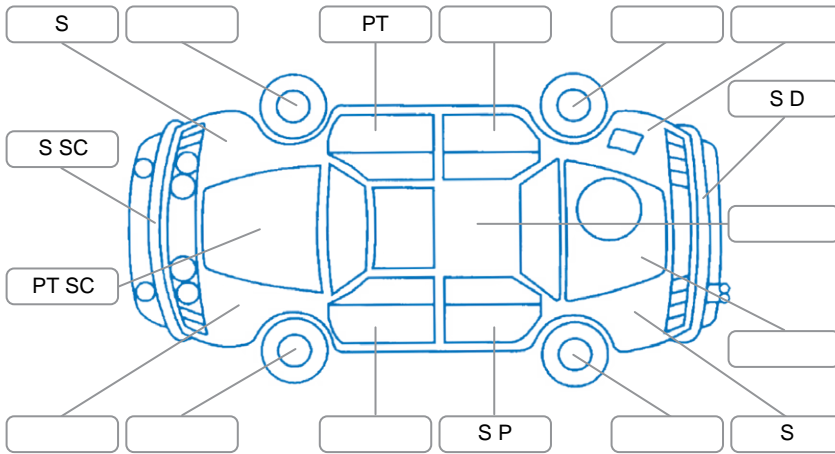

Report ID:	28,267,296	Version:	1
Created:	19 Jun 2026		

Make:	Mazda	Model:	Mazda3
Body Style:	Sedan	Year:	2006
Rego No.:	DKK664	Rego Expiry:	12 Sep 2026
WoF Expiry:	04 Jul 2026	Odometer:	311,640 Kms
Good No.:	28267296	VIN:	JM0BK103200300319
Next Service:		Service History:	No

Key
 S = Scratch R = Rust C = Crack * = Decals W = Significant scuffs
 D = Dent PT = Paint defect P = Pin dent SC = Stone Chips

Note: some defects and blemishes may not be displayed in the diagram

Body Inspection Comments