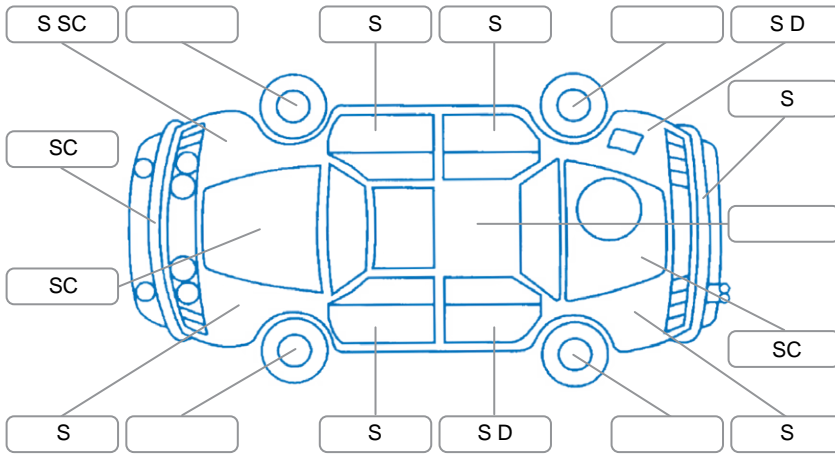

Report ID:	28,267,188	Version:	1
Created:	23 Jun 2026		

Make:	Volkswagen	Model:	Caddy
Body Style:	Van	Year:	2018
Rego No.:	LSY255	Rego Expiry:	28 Jul 2026
WoF Expiry:	11 Dec 2026	Odometer:	189,841 Kms
Good No.:	28267188	VIN:	WV1ZZZ2KZKX008085
Next Service:	213000	Service History:	No

Key

S = Scratch R = Rust C = Crack * = Decals W = Significant scuffs
 D = Dent PT = Paint defect P = Pin dent SC = Stone Chips

Note: some defects and blemishes may not be displayed in the diagram

Body Inspection Comments

No roof rack keys

Conditions During Body Inspection

Dry

Under Carriage and Under Bonnet Inspection Comments

Front wheel drive

Interior Comments

Seats:	Good
Carpets:	Good
Panels:	Average
Dashboard:	Good

General Comments