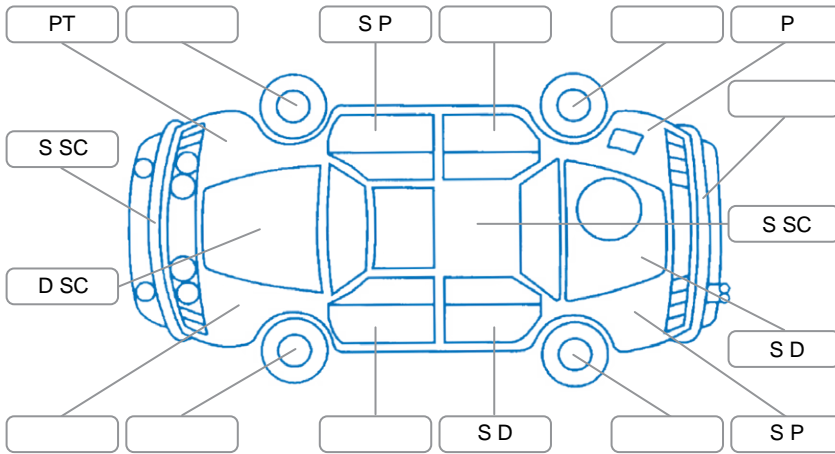

Report ID:	28,267,142	Version:	1
Created:	19 Jun 2026		

Make:	Ford	Model:	Kuga
Body Style:	SUV	Year:	2014
Rego No.:	HNU851	Rego Expiry:	06 Oct 2026
WoF Expiry:	05 Feb 2027	Odometer:	203,113 Kms
Good No.:	28267142	VIN:	WF0AXXWPMAEU73061
Next Service:	212500	Service History:	No

Key

S = Scratch R = Rust C = Crack * = Decals W = Significant scuffs
 D = Dent PT = Paint defect P = Pin dent SC = Stone Chips

Note: some defects and blemishes may not be displayed in the diagram

Body Inspection Comments

Conditions During Body Inspection

Dry

Under Carriage and Under Bonnet Inspection Comments

Oil seepage lower engine Area , surface rust on suspension components.

Interior Comments

Seats:	Good
Carpets:	Average
Panels:	Good
Dashboard:	Good