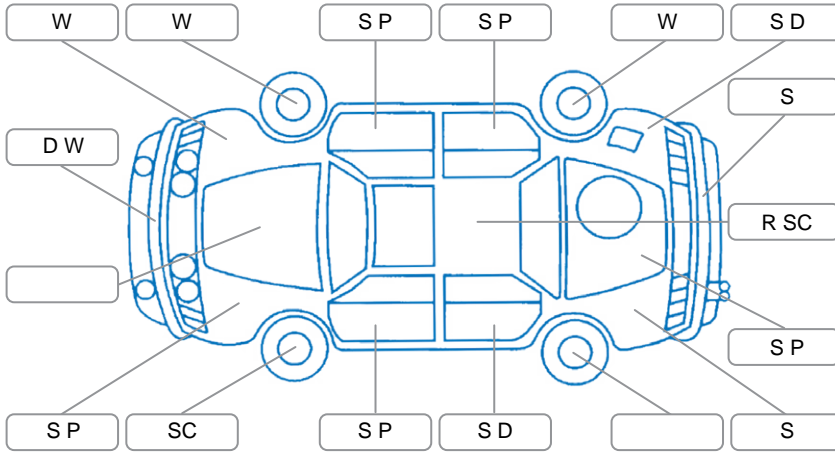

Report ID:	28,267,064	Version:	1
Created:	21 Jun 2026		

Make:	Toyota	Model:	Rav4
Body Style:	SUV	Year:	2013
Rego No.:	RWM25	Rego Expiry:	12 Nov 2026
WoF Expiry:	08 Nov 2026	Odometer:	121,784 Kms
Good No.:	28267064	VIN:	JTMDFREV40D007910
Next Service:	126857	Service History:	No

**Key**

S = Scratch    R = Rust    C = Crack    \* = Decals    W = Significant scuffs  
 D = Dent    PT = Paint defect    P = Pin dent    SC = Stone Chips

Note: some defects and blemishes may not be displayed in the diagram

**Body Inspection Comments**

- Windscreen stone chip
- Front bumper misaligned
- Front bumper trim missing

Conditions During Body Inspection

**Under Carriage and Under Bonnet Inspection Comments**

**Interior Comments**