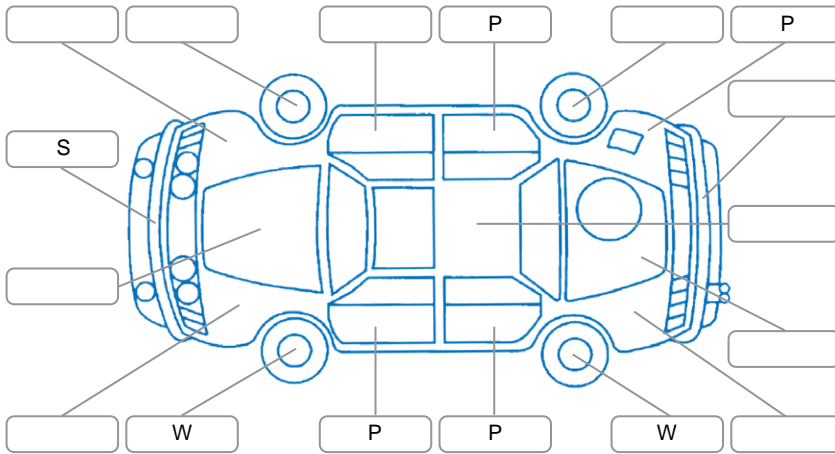

Report ID:	28,267,040	Version:	1
Created:	25 Jun 2026		

Make:	Hyundai	Model:	Kona
Body Style:	SUV	Year:	2020
Rego No.:	MRN677	Rego Expiry:	30 Jun 2026
WoF Expiry:	30 Mar 2027	Odometer:	48,071 Kms
Good No.:	28267040	VIN:	KMHK281GULU064886
Next Service:	58,061kms	Service History:	No

**Key**

S = Scratch    R = Rust    C = Crack    \* = Decals    W = Significant scuffs  
 D = Dent    PT = Paint defect    P = Pin dent    SC = Stone Chips

Note: some defects and blemishes may not be displayed in the diagram

**General Comments**

Range meter is showing 400km (AC ON) when fully charged.

Road Conditions During Test Drive	Dry
Engine Timing Mechanism	Unknown
Evidence of Cam Belt Replacement	<input type="checkbox"/> Yes <input type="checkbox"/> No    Kms
Inspected by:	Yuki Itohara
Published by:	Callum Busuttill
Inspection Date:	23 Jun 2026