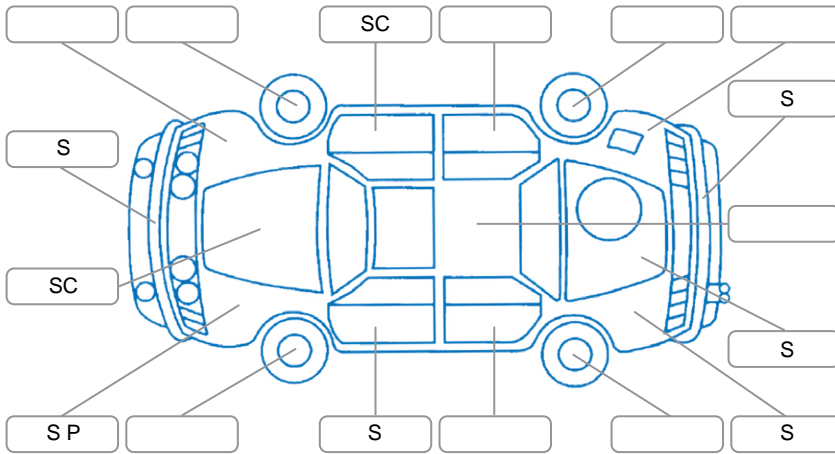

Report ID:	28,267,017	Version:	1
Created:	02 Jul 2026		

Make:	Holden	Model:	Barina Spark
Body Style:	Hatchback	Year:	2010
Rego No.:	FQE636	Rego Expiry:	10 Oct 2026
WoF Expiry:	03 Jul 2027	Odometer:	48,425 Kms
Good No.:	28267017	VIN:	KL3MF48D9BC532393
Next Service:	57100	Service History:	No

Key
 S = Scratch R = Rust C = Crack * = Decals W = Significant scuffs
 D = Dent PT = Paint defect P = Pin dent SC = Stone Chips

Note: some defects and blemishes may not be displayed in the diagram

Body Inspection Comments

Conditions During Body Inspection: Dry

Under Carriage and Under Bonnet Inspection Comments

Interior Comments

Seats:	Good
Carpets:	Good
Panels:	Good
Dashboard:	Good

General Comments

Road Conditions During Test Drive	Dry		
Engine Timing Mechanism	Timing Chain		
Evidence of Cam Belt Replacement	<input type="checkbox"/> Yes	<input type="checkbox"/> No	Kms
Inspected by:	Kris Milne		
Published by:	Melissa Wilson		
Inspection Date:	19 Jun 2026		