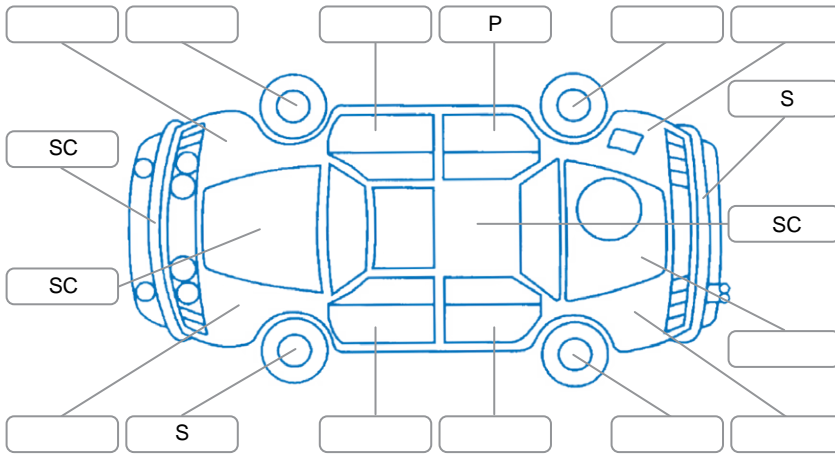

Report ID:	28,267,001	Version:	2
Created:	03 Jul 2026		

Make:	Subaru	Model:	Levorg
Body Style:	Wagon	Year:	2015
Rego No.:	QRG391	Rego Expiry:	26 Jun 2026
WoF Expiry:	08 Jul 2027	Odometer:	122,821 Kms
Good No.:	28267001	VIN:	7AT0GF22X24052948
Next Service:	132,825 Kms	Service History:	No

Key
 S = Scratch R = Rust C = Crack * = Decals W = Significant scuffs
 D = Dent PT = Paint defect P = Pin dent SC = Stone Chips

Note: some defects and blemishes may not be displayed in the diagram

Body Inspection Comments