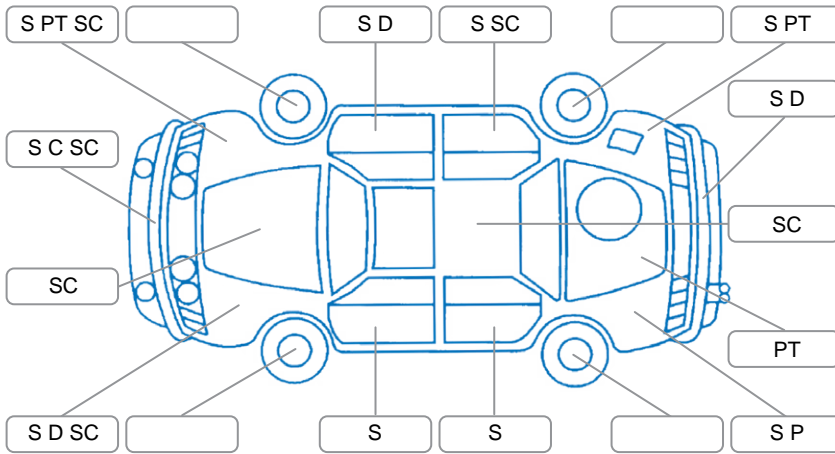

Report ID:	28,266,964	Version:	1
Created:	19 Jun 2026		

Make:	Honda	Model:	Odyssey
Body Style:	Wagon	Year:	2006
Rego No.:	LBR976	Rego Expiry:	04 Sep 2026
WoF Expiry:	01 May 2027	Odometer:	197,288 Kms
Good No.:	28266964	VIN:	7AT08G61X17302635
Next Service:	185694	Service History:	No

Key

S = Scratch R = Rust C = Crack * = Decals W = Significant scuffs
 D = Dent PT = Paint defect P = Pin dent SC = Stone Chips

Note: some defects and blemishes may not be displayed in the diagram

Body Inspection Comments

Front Fog lamps cracked ,

Conditions During Body Inspection

Dry

Under Carriage and Under Bonnet Inspection Comments

Interior Comments

Seats:	Poor
Carpets:	Average
Panels:	Poor
Dashboard:	Average

General Comments