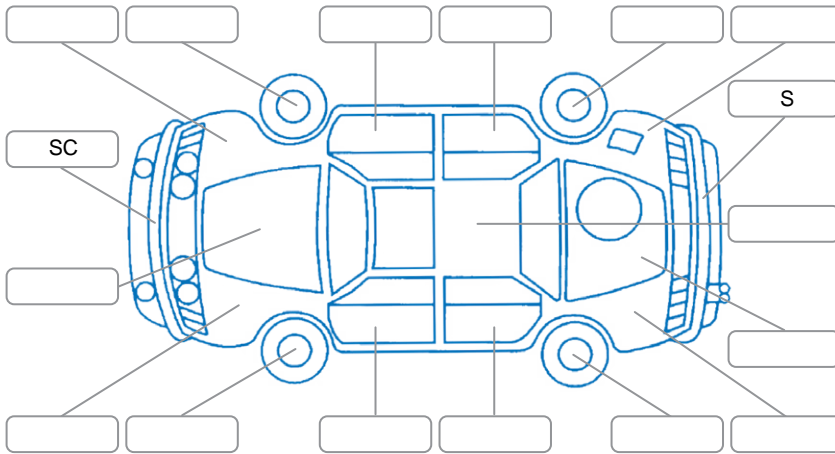

Report ID:	28,266,858	Version:	1
Created:	19 Jun 2026		

Make:	Ford	Model:	Escape
Body Style:	Wagon	Year:	2023
Rego No.:	PYF348	Rego Expiry:	27 Apr 2027
WoF Expiry:	28 Apr 2026	Odometer:	18,012 Kms
Good No.:	28266858	VIN:	WF0FXXWPMHNR72374
Next Service:	32000	Service History:	Yes

Key

S = Scratch R = Rust C = Crack * = Decals W = Significant scuffs
 D = Dent PT = Paint defect P = Pin dent SC = Stone Chips

Note: some defects and blemishes may not be displayed in the diagram

Body Inspection Comments