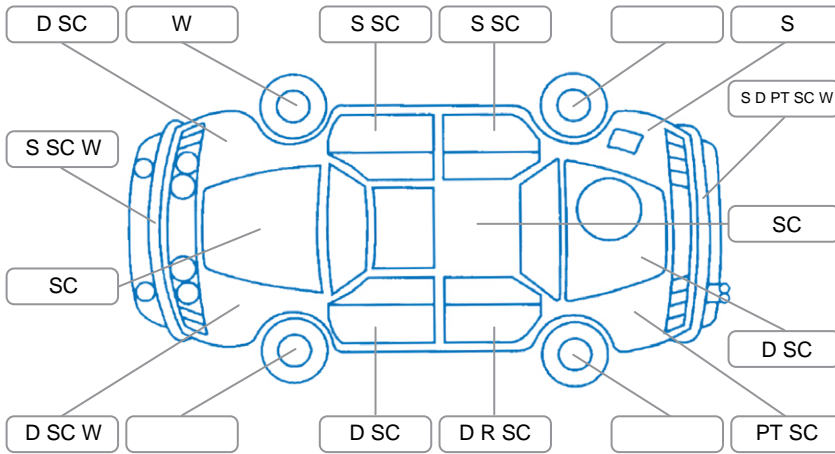

Report ID:	28,266,836	Version:	2
Created:	30 Jun 2026		

Make:	Honda	Model:	CRV
Body Style:	SUV	Year:	2006
Rego No.:	LHR883	Rego Expiry:	13 Jul 2026
WoF Expiry:	09 Apr 2027	Odometer:	147,381 Kms
Good No.:	28266836	VIN:	7AT08G7HX18000626
Next Service:	149,000 Kms	Service History:	No

**Key**  
 S = Scratch    R = Rust    C = Crack    \* = Decals    W = Significant scuffs  
 D = Dent    PT = Paint defect    P = Pin dent    SC = Stone Chips

Note: some defects and blemishes may not be displayed in the diagram