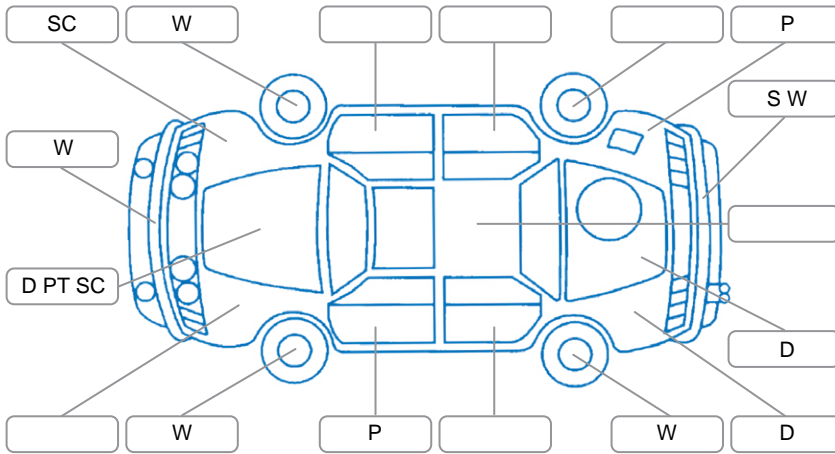

Report ID:	28,266,606	Version:	3
Created:	24 Jun 2026		

Make:	Volkswagen	Model:	EOS
Body Style:	Sports Car	Year:	2011
Rego No.:	KYB171	Rego Expiry:	04 Jan 2027
WoF Expiry:	27 Sep 2026	Odometer:	232,901 Kms
Good No.:	28266606	VIN:	WVWZZZ1FZAV024497
Next Service:	209,000 Kms	Service History:	Yes

Key
 S = Scratch R = Rust C = Crack * = Decals W = Significant scuffs
 D = Dent PT = Paint defect P = Pin dent SC = Stone Chips

Note: some defects and blemishes may not be displayed in the diagram

Body Inspection Comments

Conditions During Body Inspection: Dry

Under Carriage and Under Bonnet Inspection Comments

2WD
 Engine oil weep and seepage
 Front lower control arm bushes wearing

Interior Comments

Seats:	Average
Carpets:	Slight wear on drivers floor mat
Panels:	Good
Dashboard:	Good