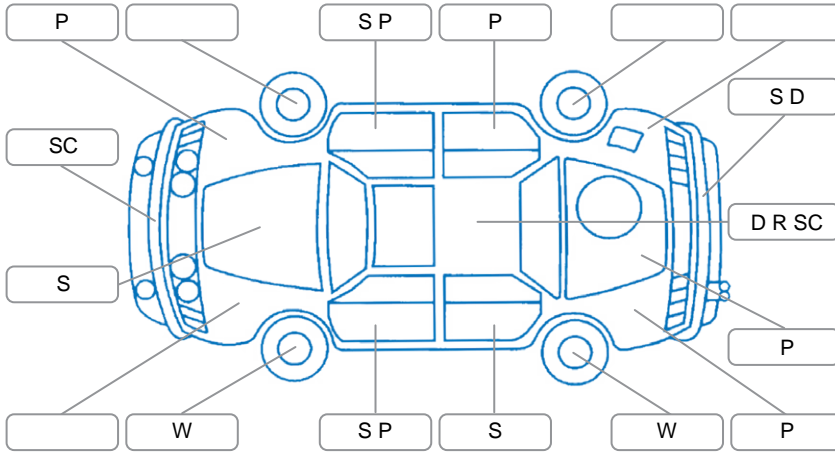

Report ID:	28,266,424	Version:	3
Created:	01 Jul 2026		

Make:	Toyota	Model:	Corolla Cross
Body Style:	SUV	Year:	2023
Rego No.:	PTH611	Rego Expiry:	27 Aug 2026
WoF Expiry:	28 Feb 2027	Odometer:	133,047 Kms
Good No.:	28266424	VIN:	JTNABAAB40J002389
Next Service:	137,000Kms	Service History:	No

**Key**  
 S = Scratch    R = Rust    C = Crack    \* = Decals    W = Significant scuffs  
 D = Dent    PT = Paint defect    P = Pin dent    SC = Stone Chips

Note: some defects and blemishes may not be displayed in the diagram