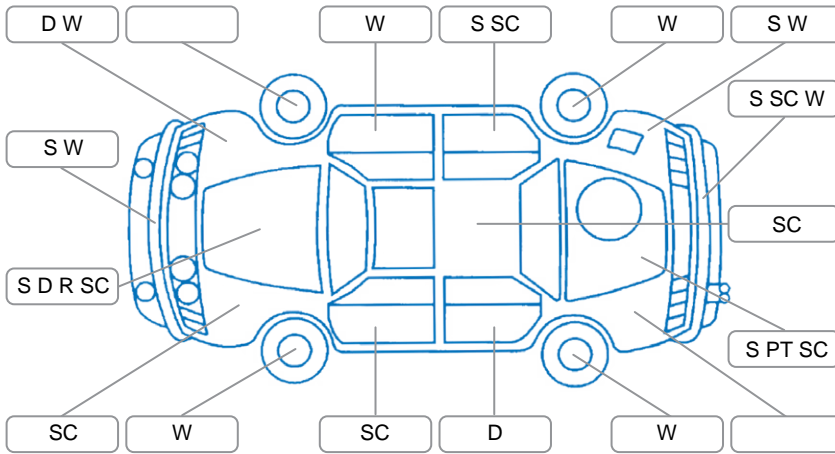

Report ID:	28,266,407	Version:	1
Created:	24 Jun 2026		

Make:	Suzuki	Model:	Swift
Body Style:	Hatchback	Year:	2005
Rego No.:	FPQ349	Rego Expiry:	31 Jul 2026
WoF Expiry:	24 Jun 2027	Odometer:	177,108 Kms
Good No.:	28266407	VIN:	JSAEZC21S00106277
Next Service:	187,000 Kms	Service History:	No

Key

S = Scratch R = Rust C = Crack * = Decals W = Significant scuffs
 D = Dent PT = Paint defect P = Pin dent SC = Stone Chips

Note: some defects and blemishes may not be displayed in the diagram

Body Inspection Comments

- Front Bumper to Refit
- Suspension lower on right side
- Right wing mirror colour mismatch

Conditions During Body Inspection	Dry
-----------------------------------	-----

Under Carriage and Under Bonnet Inspection Comments