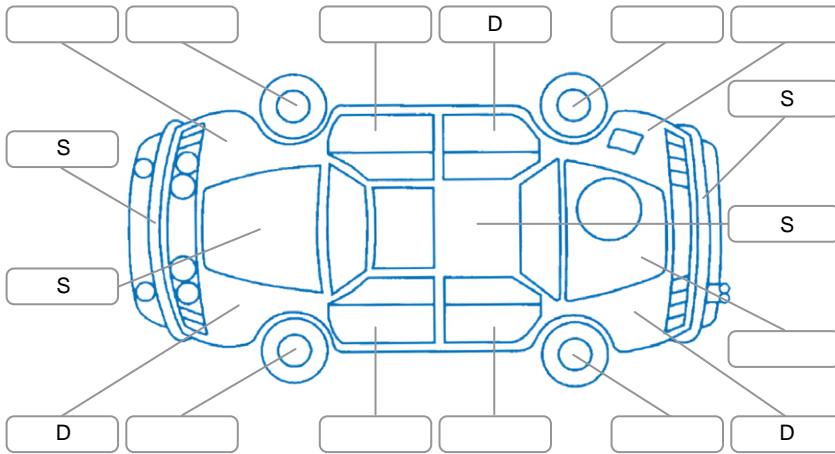

Key
 S = Scratch R = Rust C = Crack * = Decals W = Significant scuffs
 D = Dent PT = Paint defect P = Pin dent SC = Stone Chips

Note: some defects and blemishes may not be displayed in the diagram

Body Inspection Comments

Right taillight crack.
 Passed fresh VTNZ WOF.

Conditions During Body Inspection Wet

Under Carriage and Under Bonnet Inspection Comments

Interior Comments

Seats:	Average
Carpets:	Average
Panels:	Good
Dashboard:	Good

General Comments

Driver's door seal torn,

Road Conditions During Test Drive	Wet
Engine Timing Mechanism	Timing Chain
Evidence of Cam Belt Replacement	<input type="checkbox"/> Yes <input type="checkbox"/> No Kms
Inspected by:	Marlon Espena
Published by:	Henry Manders
Inspection Date:	19 Jun 2026