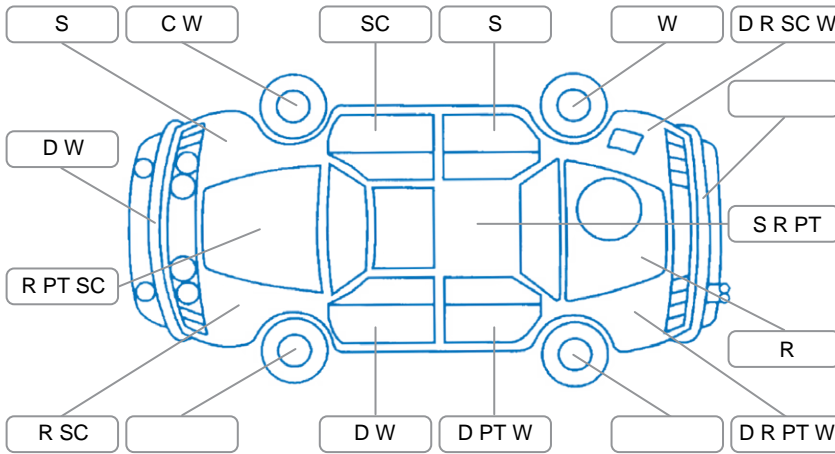

Report ID:	28,266,080	Version:	2
Created:	24 Jun 2026		

Make:	Toyota	Model:	Hiace
Body Style:	Minibus	Year:	2013
Rego No.:	GWE410	Rego Expiry:	31 Aug 2026
WoF Expiry:	15 Sep 2026	Odometer:	325,145 Kms
Good No.:	28266080	VIN:	JTFST22P100017046
Next Service:	325000	Service History:	Yes

**Key**

S = Scratch    R = Rust    C = Crack    \* = Decals    W = Significant scuffs  
 D = Dent    PT = Paint defect    P = Pin dent    SC = Stone Chips

Note: some defects and blemishes may not be displayed in the diagram

**Body Inspection Comments**

- Left taillight cracked
- Rusty wiper arms
- Damaged sills
- Windscreen stone chip in CVA

Conditions During Body Inspection	Dry
-----------------------------------	-----

**Under Carriage and Under Bonnet Inspection Comments**

- Engine oil leak
- Underbody surface rust

**Interior Comments**

Seats:	Average
Carpets:	Average
Panels:	Average
Dashboard:	Average

**General Comments**

- 12 seater
- Clunky noise in cab, suspected loose rear seats,(Requires further investigation)