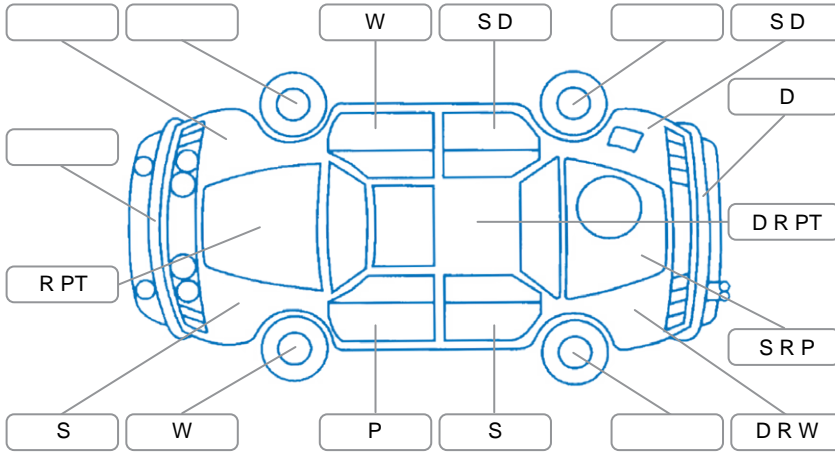

Report ID:	28,266,067	Version:	1
Created:	24 Jun 2026		

Make:	Toyota	Model:	Hiace
Body Style:	Minibus	Year:	2016
Rego No.:	JUB793	Rego Expiry:	19 Aug 2026
WoF Expiry:	22 May 2027	Odometer:	258,913 Kms
Good No.:	28266067	VIN:	JTFST22P600028334
Next Service:	264000	Service History:	Yes

Key

S = Scratch R = Rust C = Crack * = Decals W = Significant scuffs
 D = Dent PT = Paint defect P = Pin dent SC = Stone Chips

Note: some defects and blemishes may not be displayed in the diagram

Body Inspection Comments

Rear bulbar bent, rear left filler panel misaligned
 Dented sill rails

Conditions During Body Inspection

Dry

Under Carriage and Under Bonnet Inspection Comments

Radiator support panel rusty
 Engine oil seepage

Interior Comments

Seats:	Good
Carpets:	Good
Panels:	Good
Dashboard:	Good

General Comments

12 seater
 Partial service history

Road Conditions During Test Drive	Dry		
Engine Timing Mechanism	Cambelt		
Evidence of Cam Belt Replacement	<input checked="" type="checkbox"/> Yes	<input type="checkbox"/> No	149,716 Kms
Inspected by:	Sione Mae		
Published by:	Sione Mae		
Inspection Date:	24 Jun 2026		