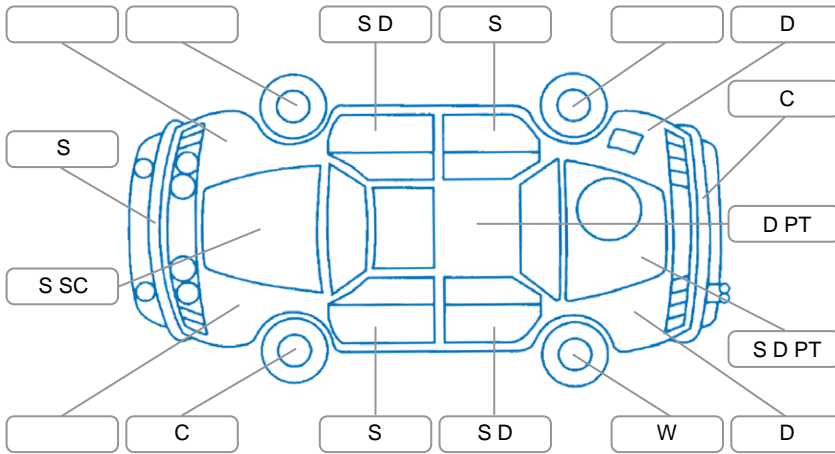

Report ID:	28,265,963	Version:	1
Created:	18 Jun 2026		

Make:	Daihatsu	Model:	Sirion
Body Style:	Hatchback	Year:	2008
Rego No.:	ETR191	Rego Expiry:	10 Dec 2026
WoF Expiry:	18 Mar 2027	Odometer:	141,382 Kms
Good No.:	28265963	VIN:	JDAM301S001100167
Next Service:	156000	Service History:	Yes

Key

S = Scratch R = Rust C = Crack * = Decals W = Significant scuffs
 D = Dent PT = Paint defect P = Pin dent SC = Stone Chips

Note: some defects and blemishes may not be displayed in the diagram

Body Inspection Comments

Roof paint faded. Windscreen stone chips.

Conditions During Body Inspection

Dry

Under Carriage and Under Bonnet Inspection Comments

Engine oil seepage.
 LH inner CV joint grease leak.underbody minor surface rust.