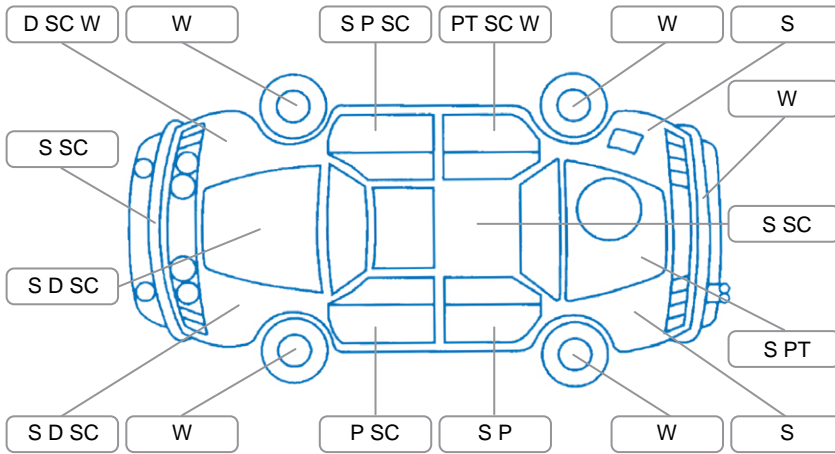

Report ID:	28,265,874	Version:	1
Created:	18 Jun 2026		

Make:	Holden	Model:	Cruze
Body Style:	Wagon	Year:	2016
Rego No.:	JTA843	Rego Expiry:	14 Apr 2027
WoF Expiry:	03 Oct 2026	Odometer:	128,476 Kms
Good No.:	28265874	VIN:	KL3JA35MJGK324239
Next Service:	137000	Service History:	No

**Key**  
 S = Scratch    R = Rust    C = Crack    \* = Decals    W = Significant scuffs  
 D = Dent    PT = Paint defect    P = Pin dent    SC = Stone Chips

Note: some defects and blemishes may not be displayed in the diagram

### Body Inspection Comments

Windscreen stone chip in CVA  
 Both sills dented

Conditions During Body Inspection: Dry

### Under Carriage and Under Bonnet Inspection Comments

Engine oil leak  
 Subframe surface rust