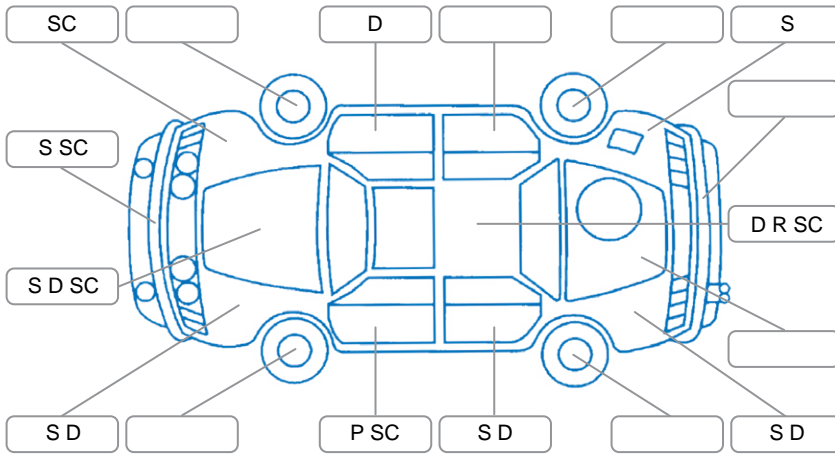

Report ID:	28,265,857	Version:	1
Created:	19 Jun 2026		

Make:	Ford	Model:	Ecosport
Body Style:	SUV	Year:	2017
Rego No.:	KNC432	Rego Expiry:	11 Apr 2027
WoF Expiry:	04 Jul 2026	Odometer:	162,825 Kms
Good No.:	28265857	VIN:	MAJBXXMRKBHU14290
Next Service:	175000	Service History:	No

Key

S = Scratch R = Rust C = Crack * = Decals W = Significant scuffs
 D = Dent PT = Paint defect P = Pin dent SC = Stone Chips

Note: some defects and blemishes may not be displayed in the diagram

Body Inspection Comments