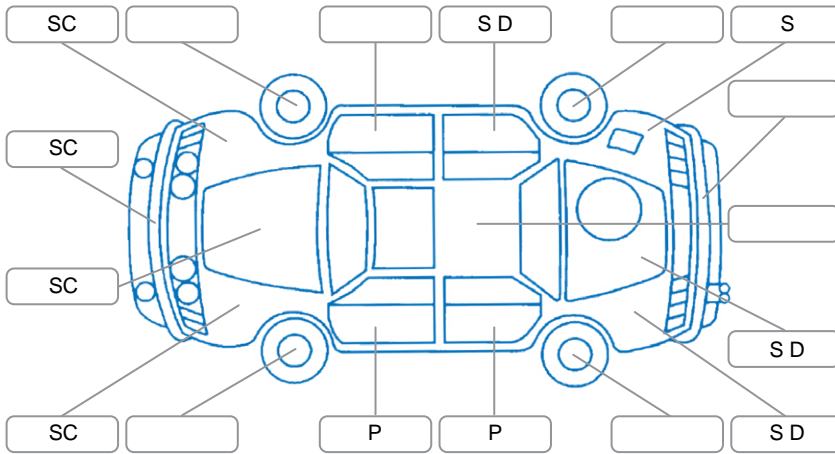

Report ID:	28,265,793	Version:	2
Created:	25 Jun 2026		

Make:	Mazda	Model:	Bt-50
Body Style:	Utility	Year:	2016
Rego No.:	JTM861	Rego Expiry:	27 Oct 2026
WoF Expiry:	21 May 2027	Odometer:	158,654 Kms
Good No.:	28265793	VIN:	MMOUR0YF100479611
Next Service:	17/3/27 or 166000km	Service History:	Yes

Key
 S = Scratch R = Rust C = Crack * = Decals W = Significant scuffs
 D = Dent PT = Paint defect P = Pin dent SC = Stone Chips

Note: some defects and blemishes may not be displayed in the diagram

Body Inspection Comments

Stone chips in windscreen.

Conditions During Body Inspection Wet

Under Carriage and Under Bonnet Inspection Comments

Interior Comments

Seats:	Average
Carpets:	Good
Panels:	Good
Dashboard:	Good

General Comments