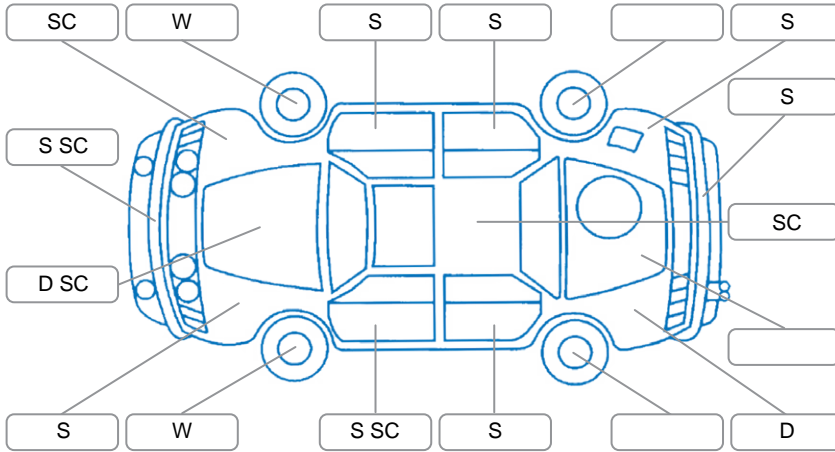

Report ID:	28,265,786	Version:	2
Created:	20 Jun 2026		

Make:	Toyota	Model:	Corolla
Body Style:	Hatchback	Year:	2020
Rego No.:	MTC985	Rego Expiry:	09 Sep 2026
WoF Expiry:	07 Mar 2027	Odometer:	129,647 Kms
Good No.:	28265786	VIN:	JTNK93BE703017588
Next Service:	134000	Service History:	Yes

Key

S = Scratch R = Rust C = Crack * = Decals W = Significant scuffs
 D = Dent PT = Paint defect P = Pin dent SC = Stone Chips

Note: some defects and blemishes may not be displayed in the diagram

Body Inspection Comments

Stone chips on windshields

Conditions During Body Inspection

Dry

Under Carriage and Under Bonnet Inspection Comments

Front wheel drive

Interior Comments

Seats:	Good
Carpets:	Good
Panels:	Minor scratches, Good
Dashboard:	Good