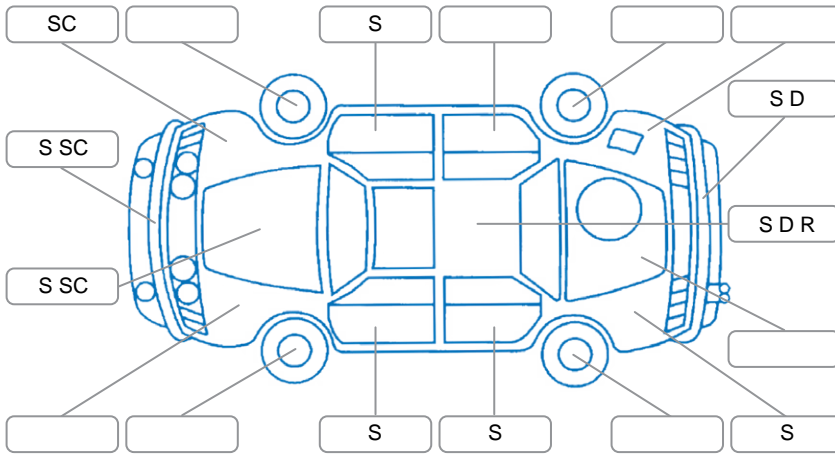

Report ID:	28,265,772	Version:	1
Created:	20 Jun 2026		

Make:	Toyota	Model:	Corolla
Body Style:	Wagon	Year:	2019
Rego No.:	MNB238	Rego Expiry:	25 Aug 2026
WoF Expiry:	11 Nov 2026	Odometer:	61,026 Kms
Good No.:	28265772	VIN:	JTDZE4GEX0L001866
Next Service:	0	Service History:	Yes

Key

S = Scratch R = Rust C = Crack * = Decals W = Significant scuffs
 D = Dent PT = Paint defect P = Pin dent SC = Stone Chips

Note: some defects and blemishes may not be displayed in the diagram

Body Inspection Comments

Conditions During Body Inspection: Dry

Under Carriage and Under Bonnet Inspection Comments

Front wheel drive

Interior Comments

Seats:	Good
Carpets:	Good
Panels:	Good
Dashboard:	Good

General Comments

Unable to read the service sticker