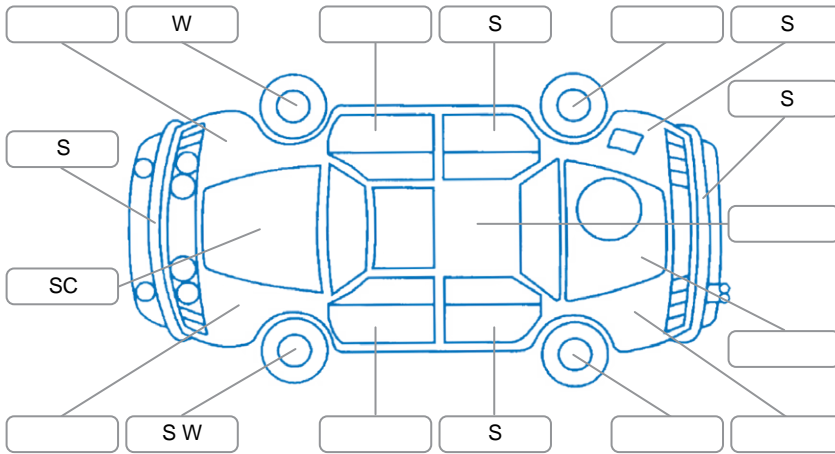

Report ID:	28,265,729	Version:	1
Created:	19 Jun 2026		

Make:	Toyota	Model:	Corolla
Body Style:	Hatchback	Year:	2020
Rego No.:	MTC981	Rego Expiry:	09 Sep 2026
WoF Expiry:	25 Feb 2027	Odometer:	78,876 Kms
Good No.:	28265729	VIN:	JTNK93BE603017601
Next Service:	82000	Service History:	Yes

Key

S = Scratch R = Rust C = Crack * = Decals W = Significant scuffs
 D = Dent PT = Paint defect P = Pin dent SC = Stone Chips

Note: some defects and blemishes may not be displayed in the diagram

Body Inspection Comments

Windscreen cracked

Conditions During Body Inspection

Dry

Under Carriage and Under Bonnet Inspection Comments

Front wheel drive

Interior Comments

Seats:	Good
Carpets:	Good
Panels:	Good
Dashboard:	Good

General Comments