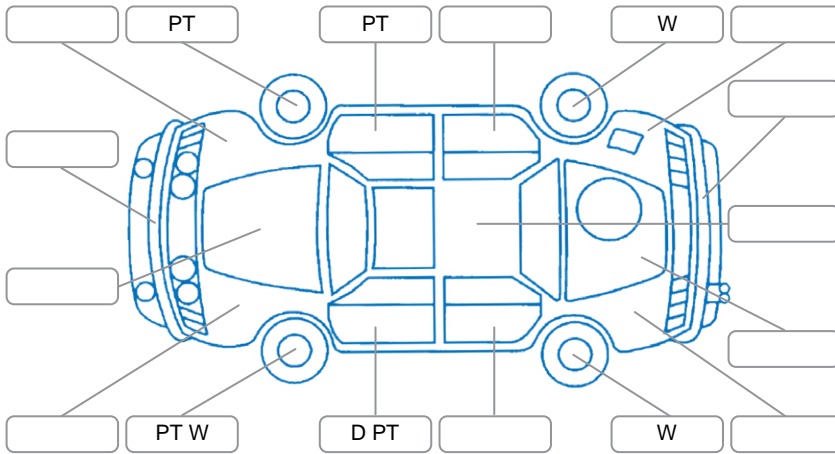

Report ID:	28,265,304	Version:	1
Created:	19 Jun 2026		

Make:	Toyota	Model:	Mark X
Body Style:	Sedan	Year:	2005
Rego No.:	MLT662	Rego Expiry:	02 Feb 2027
WoF Expiry:	18 Jun 2027	Odometer:	177,833 Kms
Good No.:	28265304	VIN:	7AT0H64TX19007398
Next Service:	N/A	Service History:	No

**Key**

S = Scratch    R = Rust    C = Crack    \* = Decals    W = Significant scuffs  
 D = Dent    PT = Paint defect    P = Pin dent    SC = Stone Chips

Note: some defects and blemishes may not be displayed in the diagram