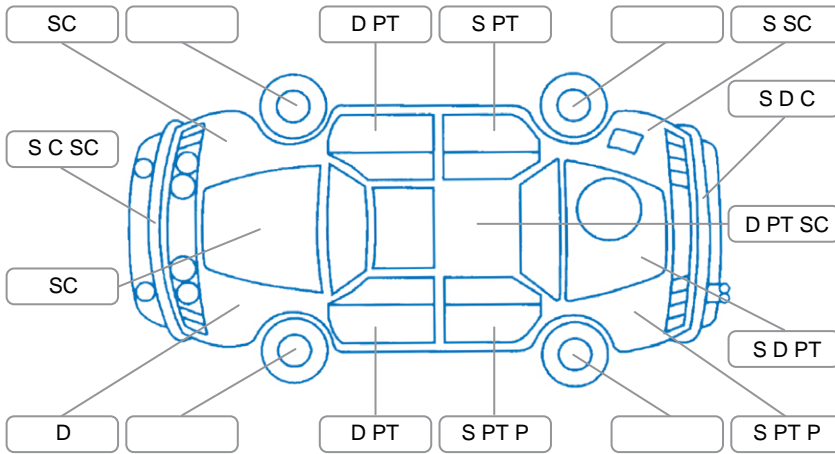

Report ID:	28,265,260	Version:	1
Created:	19 Jun 2026		

Make:	Toyota	Model:	Wish
Body Style:	People Mover	Year:	2009
Rego No.:	LSB537	Rego Expiry:	15 Sep 2026
WoF Expiry:	04 Jun 2027	Odometer:	214,363 Kms
Good No.:	28265260	VIN:	7AT0H64BX18029923
Next Service:	220000	Service History:	No

Key

S = Scratch R = Rust C = Crack * = Decals W = Significant scuffs
 D = Dent PT = Paint defect P = Pin dent SC = Stone Chips

Note: some defects and blemishes may not be displayed in the diagram

Body Inspection Comments

R/F Headlight condensation,

Conditions During Body Inspection

Dry

Under Carriage and Under Bonnet Inspection Comments

Oil seepage lower engine Area.

Interior Comments

Seats:	Average
Carpets:	Average
Panels:	Poor
Dashboard:	Good