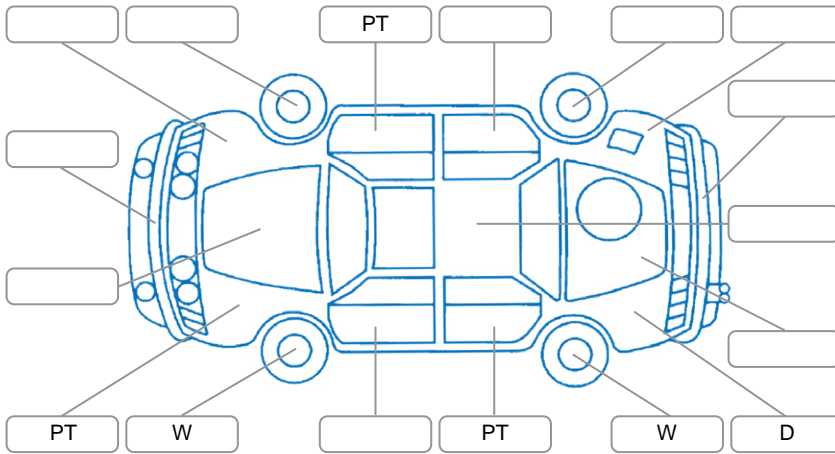

Report ID:	28,265,013	Version:	1
Created:	19 Jun 2026		

Make:	Bentley	Model:	Continental
Body Style:	Sedan	Year:	2012
Rego No.:	NPM525	Rego Expiry:	16 Mar 2026
WoF Expiry:	14 Feb 2026	Odometer:	104,257 Kms
Good No.:	28265013	VIN:	SCBBE53W4CC076902
Next Service:	112,846 kms	Service History:	No

Key

S = Scratch R = Rust C = Crack * = Decals W = Significant scuffs
 D = Dent PT = Paint defect P = Pin dent SC = Stone Chips

Note: some defects and blemishes may not be displayed in the diagram

Body Inspection Comments