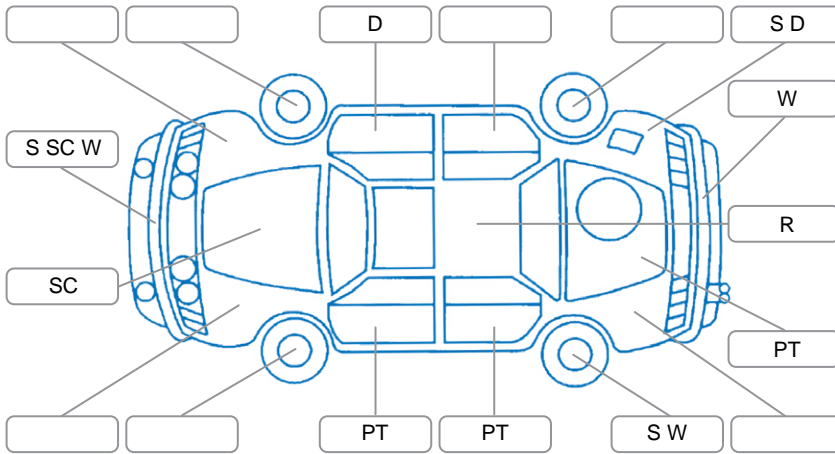

Key

S = Scratch R = Rust C = Crack * = Decals W = Significant scuffs
 D = Dent PT = Paint defect P = Pin dent SC = Stone Chips

Note: some defects and blemishes may not be displayed in the diagram

Body Inspection Comments

Bonnet stays worn
 Right front led light not working

Conditions During Body Inspection

Dry

Under Carriage and Under Bonnet Inspection Comments

Brake rotors wearing, check

Interior Comments

Seats:	Good
Carpets:	Good
Panels:	drivers door seal worn
Dashboard:	Good