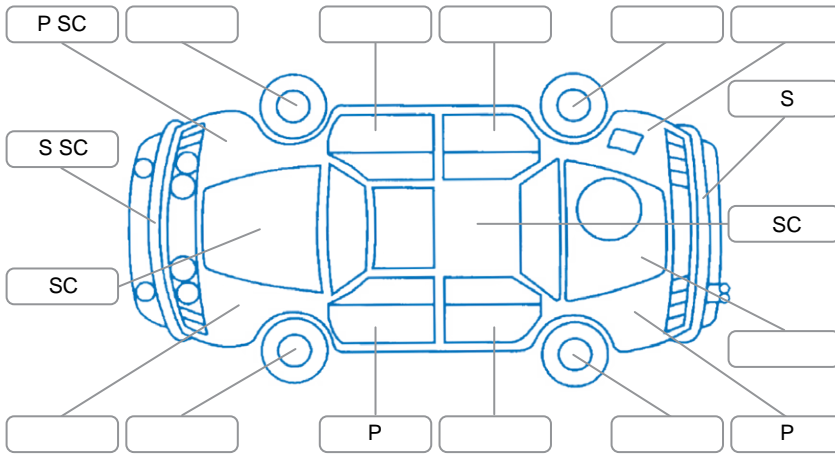

Report ID:	28,264,609	Version:	1
Created:	18 Jun 2026		

Make:	Toyota	Model:	Rav4
Body Style:	SUV	Year:	2008
Rego No.:	LAC539	Rego Expiry:	12 May 2027
WoF Expiry:	13 Oct 2026	Odometer:	195,317 Kms
Good No.:	28264609	VIN:	7AT0H61XX17030866
Next Service:		Service History:	No

### Key

S = Scratch    R = Rust    C = Crack    \* = Decals    W = Significant scuffs  
 D = Dent    PT = Paint defect    P = Pin dent    SC = Stone Chips

Note: some defects and blemishes may not be displayed in the diagram

### Under Carriage and Under Bonnet Inspection Comments

Oil seepage lower engine Area .