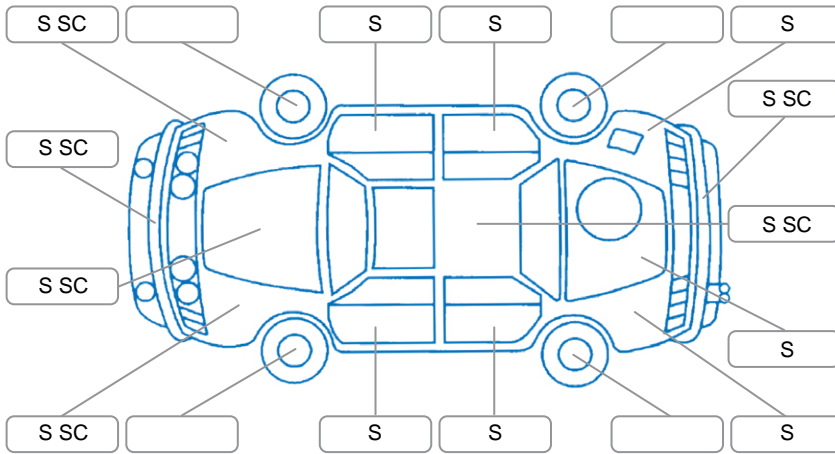

Report ID:	28,264,582	Version:	2
Created:	29 Jun 2026		

Make:	BMW	Model:	1 Series
Body Style:	Hatchback	Year:	2008
Rego No.:	NDP991	Rego Expiry:	03 Aug 2026
WoF Expiry:	29 Jun 2027	Odometer:	61,515 Kms
Good No.:	28264582	VIN:	WBAUE120X0P237637
Next Service:	75,000	Service History:	Yes

Key

S = Scratch R = Rust C = Crack * = Decals W = Significant scuffs
 D = Dent PT = Paint defect P = Pin dent SC = Stone Chips

Note: some defects and blemishes may not be displayed in the diagram

Body Inspection Comments

Tire inflation device is in the boot.

Conditions During Body Inspection

Dry

Under Carriage and Under Bonnet Inspection Comments

Interior Comments

Seats:	marks
Carpets:	Average
Panels:	marks
Dashboard:	Average