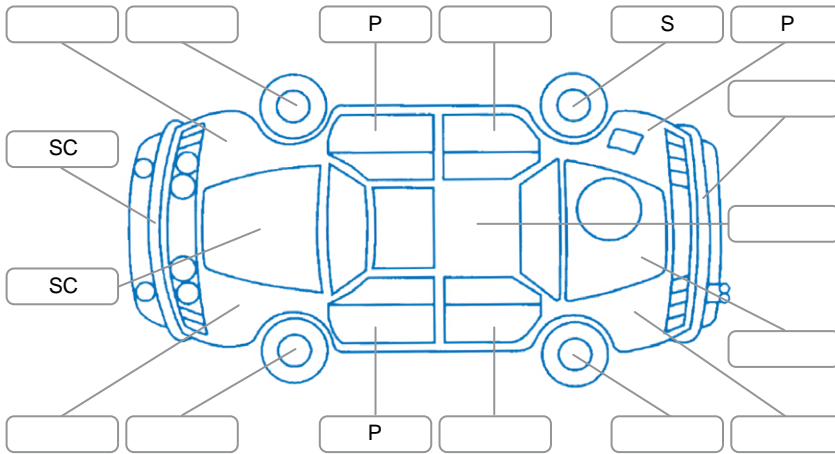

Report ID:	28,264,548	Version:	1
Created:	24 Jun 2026		

Make:	Toyota	Model:	Landcruiser Prado
Body Style:	SUV	Year:	2015
Rego No.:	JDP491	Rego Expiry:	05 Jul 2026
WoF Expiry:	21 Oct 2026	Odometer:	301,857 Kms
Good No.:	28264548	VIN:	JTEBH3FJ20K156415
Next Service:	308,000kms	Service History:	No

Key
 S = Scratch R = Rust C = Crack * = Decals W = Significant scuffs
 D = Dent PT = Paint defect P = Pin dent SC = Stone Chips

Note: some defects and blemishes may not be displayed in the diagram

Body Inspection Comments