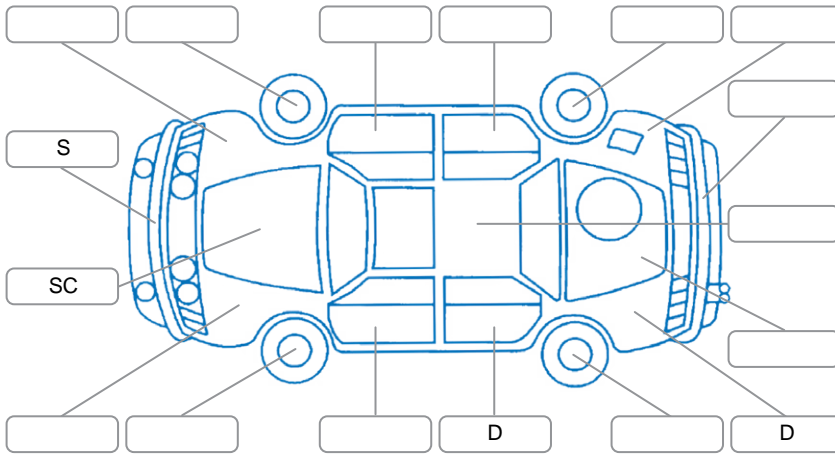

Report ID:	28,264,480	Version:	3
Created:	30 Jun 2026		

Make:	Toyota	Model:	Hiace
Body Style:	Minibus	Year:	2023
Rego No.:	PWC945	Rego Expiry:	28 Sep 2026
WoF Expiry:	09 Apr 2027	Odometer:	74,402 Kms
Good No.:	28264480	VIN:	JTF2A8CP006002560
Next Service:	78000	Service History:	Yes

Key
 S = Scratch R = Rust C = Crack * = Decals W = Significant scuffs
 D = Dent PT = Paint defect P = Pin dent SC = Stone Chips

Note: some defects and blemishes may not be displayed in the diagram

Body Inspection Comments

Crack in windscreen top left

Conditions During Body Inspection Wet

Under Carriage and Under Bonnet Inspection Comments

Interior Comments

Seats:	Good
Carpets:	Good
Panels:	Good
Dashboard:	Good

General Comments