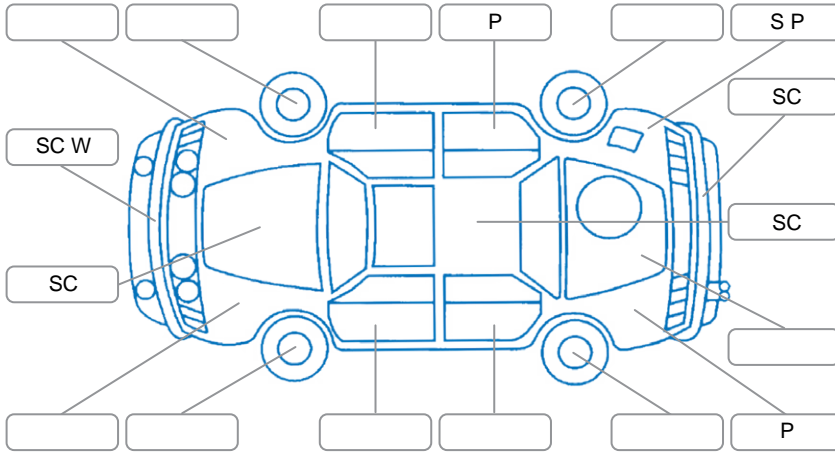

Report ID:	28,264,467	Version:	2
Created:	24 Jun 2026		

Make:	Mitsubishi	Model:	Pajero Sport
Body Style:	SUV	Year:	2017
Rego No.:	KNL979	Rego Expiry:	10 Sep 2026
WoF Expiry:	18 Jun 2027	Odometer:	209,943 Kms
Good No.:	28264467	VIN:	MMAGUKS10HH002195
Next Service:	219,943 Kms	Service History:	Yes

Key

S = Scratch R = Rust C = Crack * = Decals W = Significant scuffs
 D = Dent PT = Paint defect P = Pin dent SC = Stone Chips

Note: some defects and blemishes may not be displayed in the diagram

Body Inspection Comments