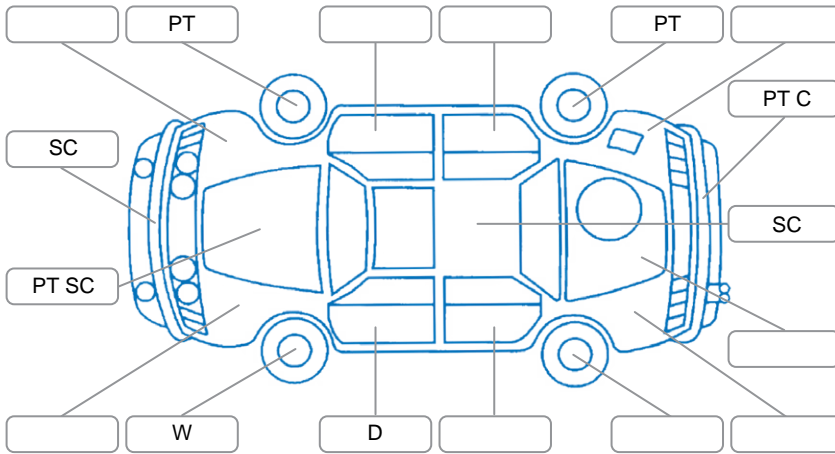

Report ID:	28,264,433	Version:	1
Created:	18 Jun 2026		

Make:	Hyundai	Model:	I20
Body Style:	Hatchback	Year:	2013
Rego No.:	HDL377	Rego Expiry:	31 Dec 2026
WoF Expiry:	19 Nov 2026	Odometer:	127,592 Kms
Good No.:	28264433	VIN:	MALBB51CMEM586251
Next Service:	131,080 Kms	Service History:	Yes

Key
 S = Scratch R = Rust C = Crack * = Decals W = Significant scuffs
 D = Dent PT = Paint defect P = Pin dent SC = Stone Chips

Note: some defects and blemishes may not be displayed in the diagram

Body Inspection Comments

Paint defects on A-Pillars

Conditions During Body Inspection	Wet
-----------------------------------	-----

Under Carriage and Under Bonnet Inspection Comments

2WD

Interior Comments

Seats:	Slight wear on front seats
Carpets:	Good
Panels:	Good
Dashboard:	Average