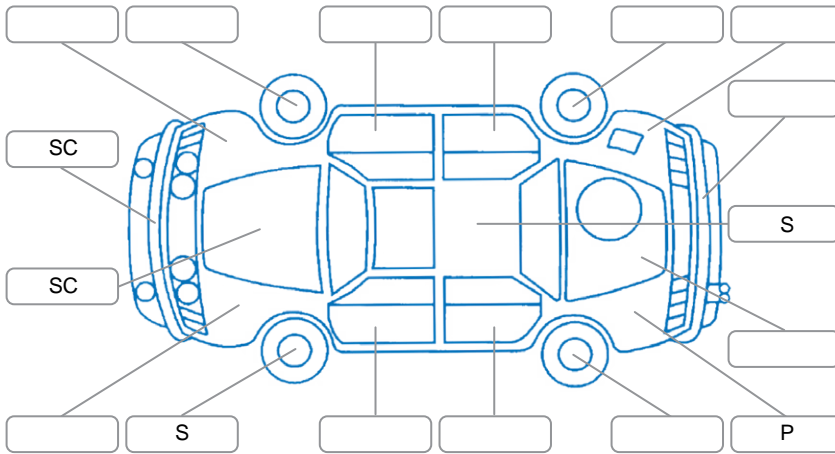

Report ID:	28,264,388	Version:	3
Created:	30 Jun 2026		

Make:	Toyota	Model:	Corolla Fielder
Body Style:	SUV	Year:	2019
Rego No.:	RET967	Rego Expiry:	20 Nov 2026
WoF Expiry:	07 Jul 2027	Odometer:	143,659 Kms
Good No.:	28264388	VIN:	7AT0H607X25223801
Next Service:	153,686 Kms	Service History:	No

Key
 S = Scratch R = Rust C = Crack * = Decals W = Significant scuffs
 D = Dent PT = Paint defect P = Pin dent SC = Stone Chips

Note: some defects and blemishes may not be displayed in the diagram

Body Inspection Comments