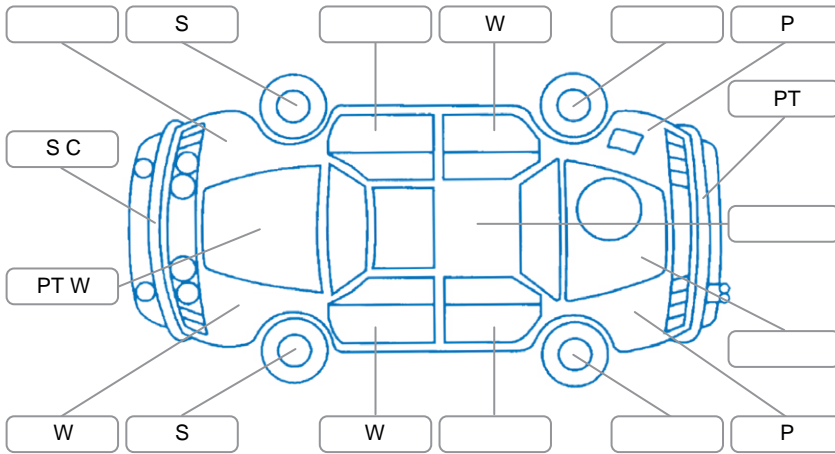

Report ID:	28,264,342	Version:	1
Created:	18 Jun 2026		

Make:	Nissan	Model:	Presage
Body Style:	SUV	Year:	2006
Rego No.:	LLB666	Rego Expiry:	17 Sep 2026
WoF Expiry:	02 Oct 2026	Odometer:	209,175 Kms
Good No.:	28264342	VIN:	7AT0DH6HX17203528
Next Service:	218,386kms	Service History:	No

**Key**

S = Scratch    R = Rust    C = Crack    \* = Decals    W = Significant scuffs  
 D = Dent    PT = Paint defect    P = Pin dent    SC = Stone Chips

Note: some defects and blemishes may not be displayed in the diagram