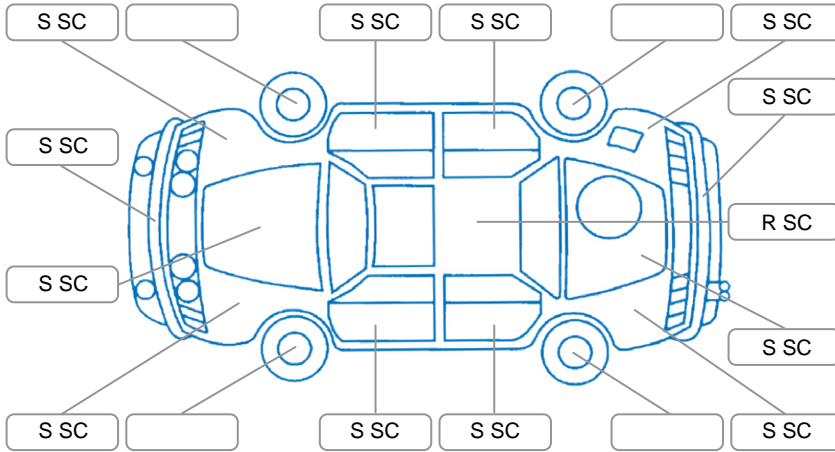

Report ID:	28,264,335	Version:	4
Created:	29 Jun 2026		

Make:	Ford	Model:	Ranger
Body Style:	Utility	Year:	2016
Rego No.:	KGJ524	Rego Expiry:	30 Nov 2026
WoF Expiry:	06 Jul 2027	Odometer:	153,239 Kms
Good No.:	28264335	VIN:	MNAUMFF50GW624827
Next Service:	due	Service History:	Yes

Key

S = Scratch R = Rust C = Crack * = Decals W = Significant scuffs
 D = Dent PT = Paint defect P = Pin dent SC = Stone Chips

Note: some defects and blemishes may not be displayed in the diagram

Body Inspection Comments

Conditions During Body Inspection

Wet

Under Carriage and Under Bonnet Inspection Comments

Interior Comments

Seats:	Average
Carpets:	Average
Panels:	hole and worn parts
Dashboard:	Average

General Comments

Road Conditions During Test Drive Wet

Engine Timing Mechanism Timing Chain

Evidence of Cam Belt Replacement Yes No Kms

Inspected by: Uriah Pepene

Published by: Ricky (Ho-Kei) Wong

Inspection Date: 21 Jun 2026

	OK	Requires Attention	N/A
Engine			
Oil level	✓		
Smoke & fumes	✓		
Engine performance	✓		
Noise	✓		
Coolant condition	✓		
Cooling performance	✓		
Radiator / Hoses (visual)	✓		
Transmission			
Operation	✓		
Noise	✓		
Clutch			✓
CV joints	✓		
Wheel bearings	✓		
Brakes			
Performance	✓		
Hand brake	✓		
Tyres (lowest observed tread depth of tyres)			
Left front			4.0 mm
Right front			5.0 mm
Left rear			3.0 mm
Right rear			3.0 mm
Spare		Yes	
Suspension			
Suspension performance	✓		
Steering performance	✓		
Shock absorbers	✓		
Air Conditioning / Heater			
Operation	✓		
Electrical / Accessories			
Head lights	✓		
Tail lights	✓		
Indicators	✓		
Dashboard warning lights	✓		
Wipers (front & rear)	✓		
Window winder FL	✓		
Window winder FR	✓		
Window winder RL	✓		
Window winder RR	✓		
Rear view mirrors	✓		
Radio (basic test only)	✓		
CD (basic test only)	✓		
Number of keys		2	
Central locking	✓		
Remote locking	✓		
Sat. nav. (basic test only)	✓		
Reversing camera	✓		