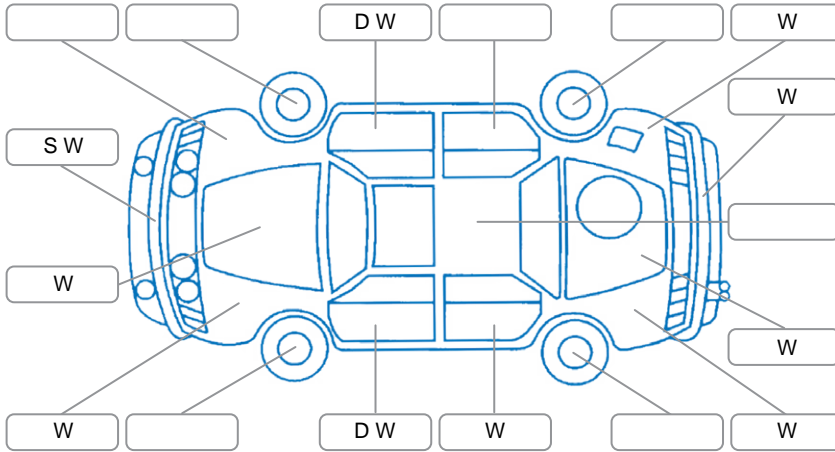

Report ID:	28,264,264	Version:	2
Created:	19 Jun 2026		

Make:	Toyota	Model:	Highlander
Body Style:	SUV	Year:	2022
Rego No.:	PKZ57	Rego Expiry:	29 Aug 2026
WoF Expiry:	03 Jul 2027	Odometer:	110,626 Kms
Good No.:	28264264	VIN:	5TDLB3CH40S083584
Next Service:	120500	Service History:	Yes

Key

S = Scratch R = Rust C = Crack * = Decals W = Significant scuffs
 D = Dent PT = Paint defect P = Pin dent SC = Stone Chips

Note: some defects and blemishes may not be displayed in the diagram

Body Inspection Comments

Conditions During Body Inspection: Dry

Under Carriage and Under Bonnet Inspection Comments

Interior Comments

Seats:	Good
Carpets:	Good
Panels:	Good
Dashboard:	Good

General Comments

Road Conditions During Test Drive	Dry
Engine Timing Mechanism	Timing Chain
Evidence of Cam Belt Replacement	<input type="checkbox"/> Yes <input type="checkbox"/> No Kms