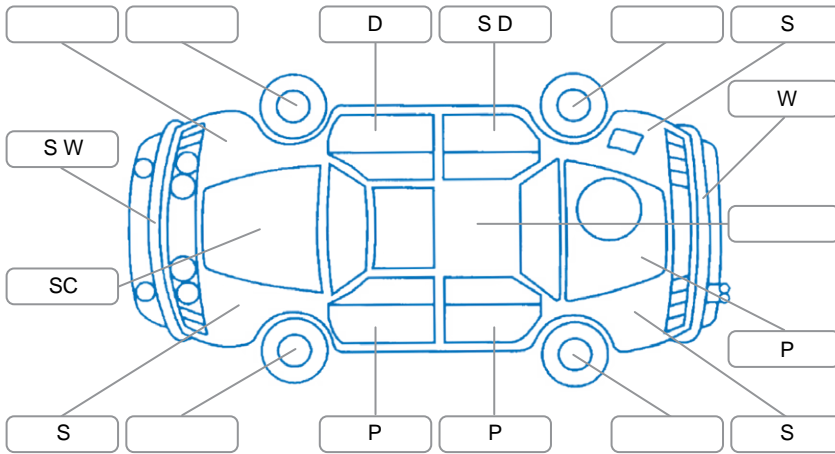

Report ID:	28,264,199	Version:	2
Created:	19 Jun 2026		

Make:	Toyota	Model:	Camry
Body Style:	Sedan	Year:	2018
Rego No.:	LCR847	Rego Expiry:	03 Jan 2026
WoF Expiry:	03 Jul 2027	Odometer:	142,023 Kms
Good No.:	28264199	VIN:	6T1BF3FKX0X112815
Next Service:	28/8/26 or 150000km	Service History:	No

Key
 S = Scratch R = Rust C = Crack * = Decals W = Significant scuffs
 D = Dent PT = Paint defect P = Pin dent SC = Stone Chips

Note: some defects and blemishes may not be displayed in the diagram

Body Inspection Comments

Stone chips in windscreen.

Conditions During Body Inspection

Dry

Under Carriage and Under Bonnet Inspection Comments

Interior Comments

Seats:	Good
Carpets:	Good
Panels:	Good
Dashboard:	Good

General Comments