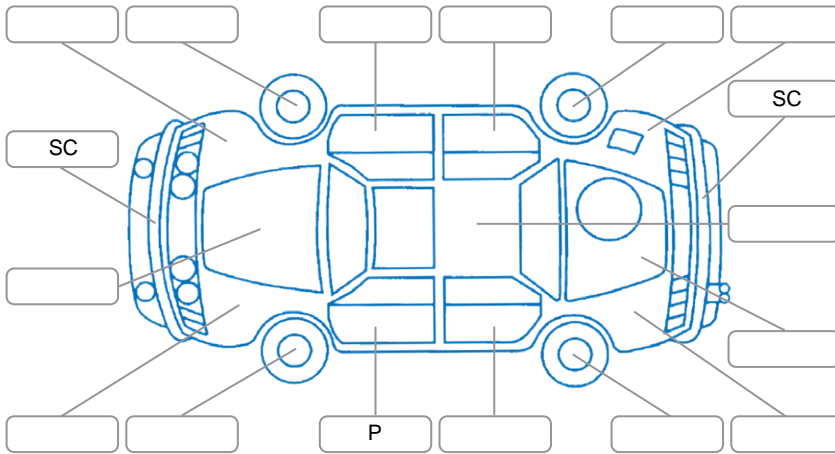

Report ID:	28,264,147	Version:	2
Created:	01 Jul 2026		

Make:	Mazda	Model:	Axela
Body Style:	Sedan	Year:	2015
Rego No.:	QWQ145	Rego Expiry:	28 Jun 2026
WoF Expiry:	29 Oct 2026	Odometer:	133,996 Kms
Good No.:	28264147	VIN:	7AT0C13JX24108509
Next Service:	140,000 Kms	Service History:	No

Key
 S = Scratch R = Rust C = Crack * = Decals W = Significant scuffs
 D = Dent PT = Paint defect P = Pin dent SC = Stone Chips

Note: some defects and blemishes may not be displayed in the diagram

Body Inspection Comments