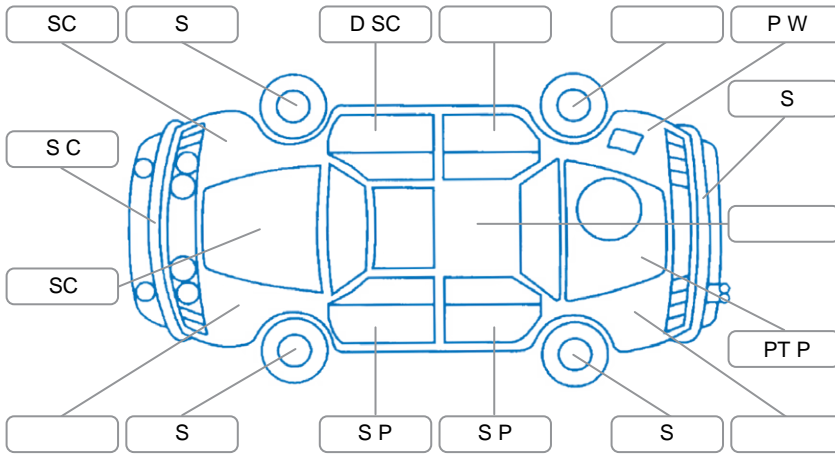

Report ID:	28,264,106	Version:	1
Created:	18 Jun 2026		

Make:	Toyota	Model:	Ipsium
Body Style:	SUV	Year:	2006
Rego No.:	HZW791	Rego Expiry:	01 Sep 2026
WoF Expiry:	14 May 2026	Odometer:	192,769 Kms
Good No.:	28264106	VIN:	7AT0H633X15062824
Next Service:	192,560kms	Service History:	No

Key
 S = Scratch R = Rust C = Crack * = Decals W = Significant scuffs
 D = Dent PT = Paint defect P = Pin dent SC = Stone Chips

Note: some defects and blemishes may not be displayed in the diagram

Body Inspection Comments

- Left fog light surround missing.
- Rear bumper tow hook cover missing.
- Left front tyre worn on outer shoulder.

Conditions During Body Inspection: Dry

Under Carriage and Under Bonnet Inspection Comments

Interior Comments

Seats:	Average
Carpets:	Hole worn on drivers side.
Panels:	Average
Dashboard:	Steering wheel worn.

General Comments

7 seater petrol auto wagon.
 Coolant leak from radiator top tank.

Road Conditions During Test Drive	Dry	
Engine Timing Mechanism	Timing Chain	
Evidence of Cam Belt Replacement	<input type="checkbox"/> Yes <input type="checkbox"/> No	Kms
Inspected by:	Daryll Timms	
Published by:	Daryll Timms	
Inspection Date:	18 Jun 2026	