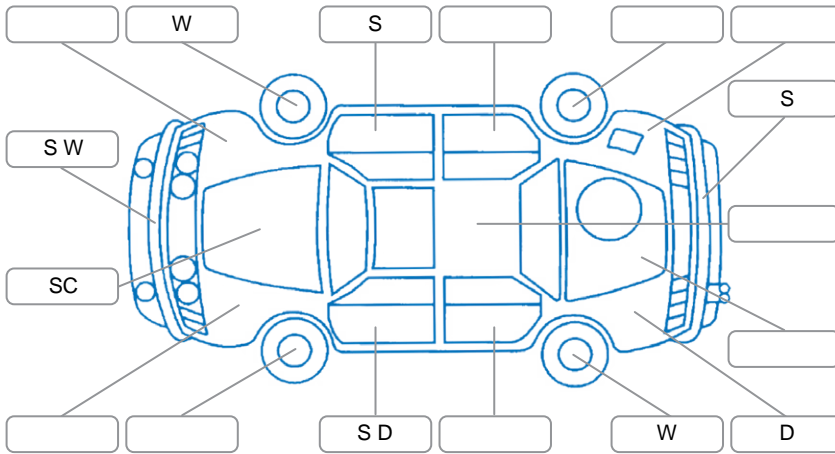

Report ID:	28,264,049	Version:	1
Created:	18 Jun 2026		

Make:	Mercedes-Benz	Model:	C300
Body Style:	Coupe	Year:	2017
Rego No.:	RTW26	Rego Expiry:	25 Aug 2026
WoF Expiry:	21 Apr 2027	Odometer:	124,452 Kms
Good No.:	28264049	VIN:	WDD2053482F576095
Next Service:	133750	Service History:	No

Key
 S = Scratch R = Rust C = Crack * = Decals W = Significant scuffs
 D = Dent PT = Paint defect P = Pin dent SC = Stone Chips

Note: some defects and blemishes may not be displayed in the diagram

Body Inspection Comments

Windscreen crack.

Conditions During Body Inspection

Dry

Under Carriage and Under Bonnet Inspection Comments

2Wheel drive.

Interior Comments

Seats:	Good
Carpets:	Good
Panels:	Good
Dashboard:	Good

General Comments