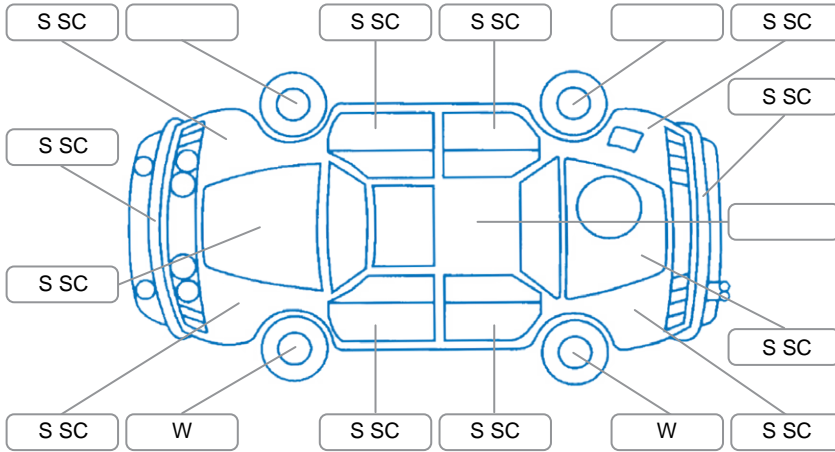

Report ID:	28,264,008	Version:	2
Created:	23 Jun 2026		

Make:	Volkswagen	Model:	Golf
Body Style:	Hatchback	Year:	2011
Rego No.:	RNQ211	Rego Expiry:	06 Dec 2026
WoF Expiry:	13 Mar 2027	Odometer:	177,416 Kms
Good No.:	28264008	VIN:	WVWZZZ1KZCW050332
Next Service:	183000	Service History:	No

Key

S = Scratch R = Rust C = Crack * = Decals W = Significant scuffs
 D = Dent PT = Paint defect P = Pin dent SC = Stone Chips

Note: some defects and blemishes may not be displayed in the diagram

Body Inspection Comments

Headlights dull/windows don't wind down

Conditions During Body Inspection

Wet

Under Carriage and Under Bonnet Inspection Comments

2WD/engine oil leak further investigation needed/

Interior Comments

Seats:	Average
Carpets:	Average
Panels:	Average
Dashboard:	Average