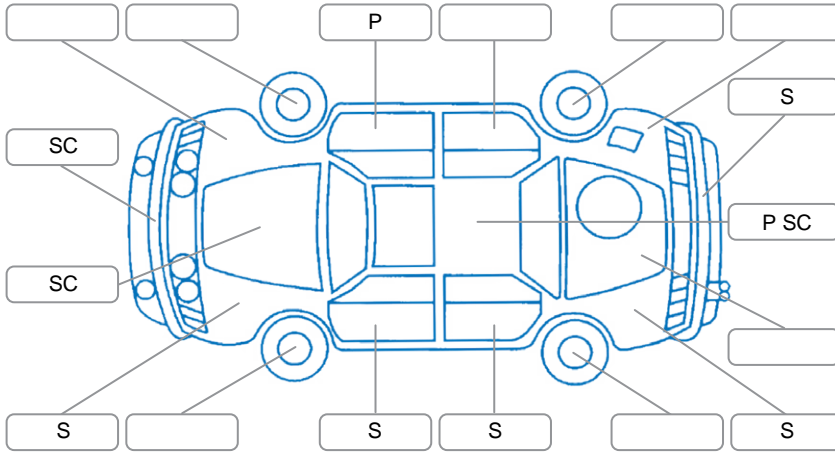

Report ID:	28,263,923	Version:	3
Created:	24 Jun 2026		

Make:	Hyundai	Model:	Santa FE
Body Style:	SUV	Year:	2014
Rego No.:	HRL842	Rego Expiry:	29 Jan 2027
WoF Expiry:	24 Feb 2027	Odometer:	275,325 Kms
Good No.:	28263923	VIN:	KMHST81XSEU362018
Next Service:	284,000kms	Service History:	Yes

Key
 S = Scratch R = Rust C = Crack * = Decals W = Significant scuffs
 D = Dent PT = Paint defect P = Pin dent SC = Stone Chips

Note: some defects and blemishes may not be displayed in the diagram

Body Inspection Comments

Conditions During Body Inspection: Dry

Under Carriage and Under Bonnet Inspection Comments

Interior Comments

Seats:	Average
Carpets:	Average
Panels:	Average
Dashboard:	Average

General Comments

Service history to 2017.
 AWD diesel auto SUV.