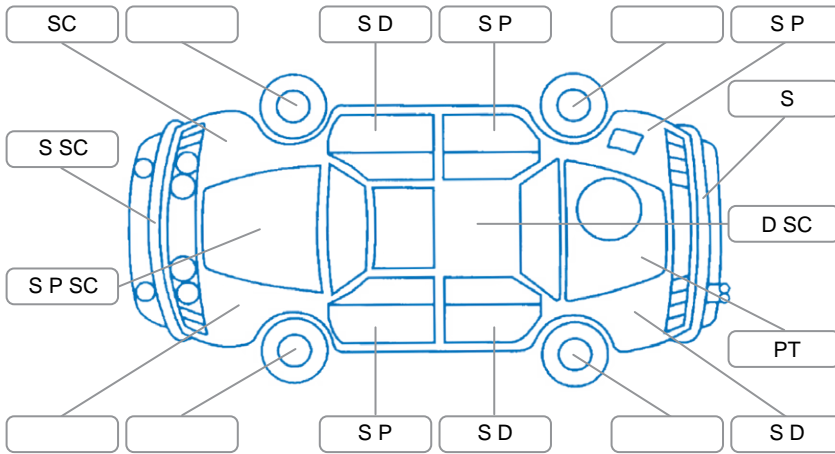

Report ID:	28,263,883	Version:	2
Created:	18 Jun 2026		

Make:	Holden	Model:	Captiva 7
Body Style:	SUV	Year:	2016
Rego No.:	JQY705	Rego Expiry:	21 Jun 2026
WoF Expiry:	15 Dec 2026	Odometer:	182,836 Kms
Good No.:	28263883	VIN:	KL3CD2669GB504079
Next Service:	188923	Service History:	No

Key

S = Scratch R = Rust C = Crack * = Decals W = Significant scuffs
 D = Dent PT = Paint defect P = Pin dent SC = Stone Chips

Note: some defects and blemishes may not be displayed in the diagram

Body Inspection Comments

Conditions During Body Inspection: Dry

Under Carriage and Under Bonnet Inspection Comments

Interior Comments

Seats:	Average
Carpets:	Average
Panels:	Average
Dashboard:	Good

General Comments

Road Conditions During Test Drive	Dry	
Engine Timing Mechanism	Timing Chain	
Evidence of Cam Belt Replacement	<input type="checkbox"/> Yes <input type="checkbox"/> No	Kms
Inspected by:	Chris Buckley	
Published by:	Jeremy Hutchings	
Inspection Date:	18 Jun 2026	