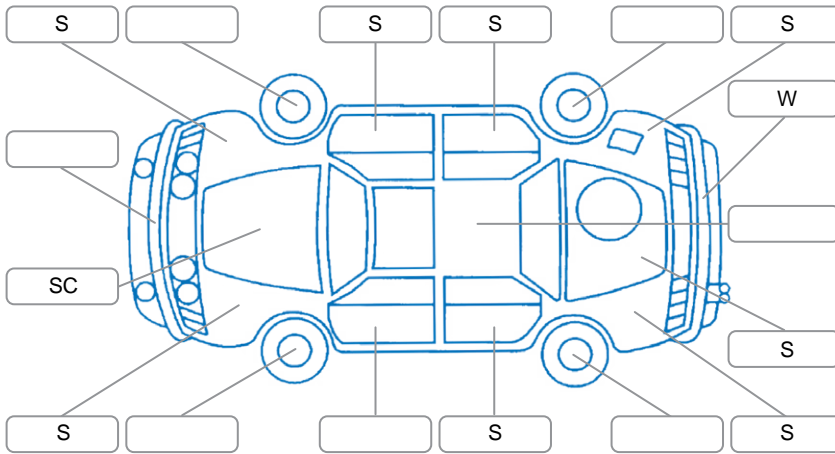

Report ID:	28,263,877	Version:	2
Created:	18 Jun 2026		

Make:	Ford	Model:	Ranger
Body Style:	Utility	Year:	2015
Rego No.:	JCF334	Rego Expiry:	10 Nov 2026
WoF Expiry:	16 Oct 2026	Odometer:	190,610 Kms
Good No.:	28263877	VIN:	MNAUMFF50FW422957
Next Service:	No recent service or History.	Service History:	No

Key

S = Scratch R = Rust C = Crack * = Decals W = Significant scuffs
 D = Dent PT = Paint defect P = Pin dent SC = Stone Chips

Note: some defects and blemishes may not be displayed in the diagram

Body Inspection Comments

Stone chips in windscreen.

Conditions During Body Inspection

Dry

Under Carriage and Under Bonnet Inspection Comments

Interior Comments

Seats:	Average
Carpets:	Good
Panels:	Good
Dashboard:	Good

General Comments

Vehicle drove well.
 Missing plastic surround for LH front and rear window switch.

Road Conditions During Test Drive

Dry

Engine Timing Mechanism

Timing Chain

Evidence of Cam Belt Replacement

Yes No Kms

Inspected by: Aaron Johnson