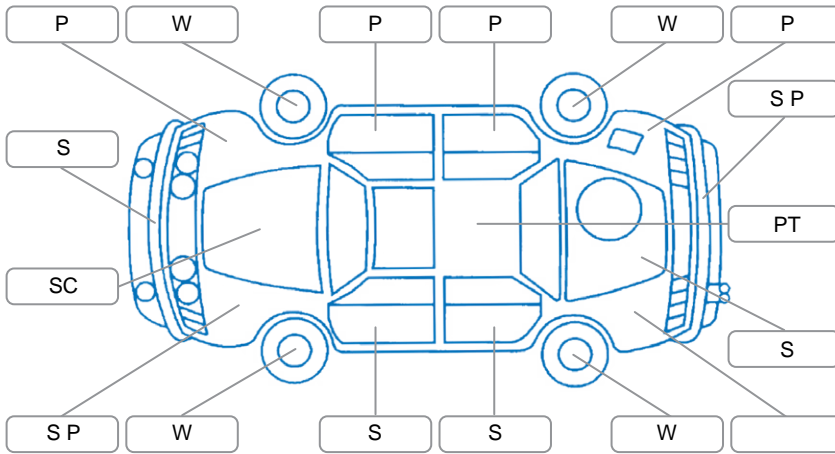

Report ID:	28,263,655	Version:	1
Created:	18 Jun 2026		

Make:	Subaru	Model:	Forester
Body Style:	SUV	Year:	2005
Rego No.:	JKY289	Rego Expiry:	23 Jun 2026
WoF Expiry:	16 Jun 2027	Odometer:	256,303 Kms
Good No.:	28263655	VIN:	7AT0GF17X15084356
Next Service:		Service History:	No

Key

S = Scratch R = Rust C = Crack * = Decals W = Significant scuffs
 D = Dent PT = Paint defect P = Pin dent SC = Stone Chips

Note: some defects and blemishes may not be displayed in the diagram

Body Inspection Comments

Tape around rear windscreen on inside of boot

Conditions During Body Inspection

Wet

Under Carriage and Under Bonnet Inspection Comments

Four wheel drive

Interior Comments

Seats:	Good
Carpets:	rips
Panels:	drivers doorcard marks
Dashboard:	scratches