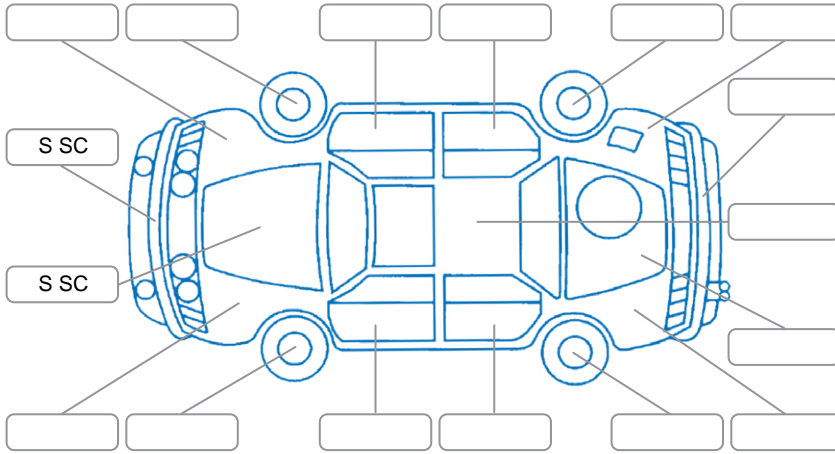

Report ID:	28,263,542	Version:	1
Created:	24 Jun 2026		

Make:	Renault	Model:	Captur
Body Style:	SUV	Year:	2016
Rego No.:	JTH446	Rego Expiry:	19 Sep 2026
WoF Expiry:	20 Apr 2027	Odometer:	140,710 Kms
Good No.:	28263542	VIN:	VF12R401E54428980
Next Service:	150,000	Service History:	Yes

Key

S = Scratch R = Rust C = Crack * = Decals W = Significant scuffs
 D = Dent PT = Paint defect P = Pin dent SC = Stone Chips

Note: some defects and blemishes may not be displayed in the diagram

Body Inspection Comments